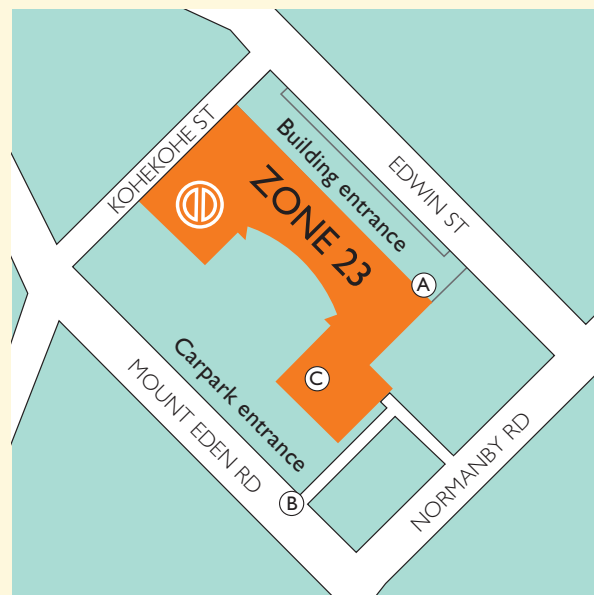

WE'RE IN THE ZONE

110/23 Edwin St, Mount Eden, Auckland
PO Box 91600, Auckland Mail Centre
T. 09 632 0550 F. 09 632 0551
info@dashwood.co.nz
www.dashwood.co.nz

PARKING

- Ⓐ There are five visitors parks for ZONE 23 at the front of the building. These are available on a first come, first served basis.
- Ⓑ Dashwood Design also has designated client parks in the ZONE 23 parking building. Access the carpark from Mount Eden Rd – the driveway runs beside 110 Mount Eden Rd. When you arrive at the security gate, please call reception (09 632 0550) to be buzzed in.
- Ⓒ These parks are 117, 118, 119 on Level One.